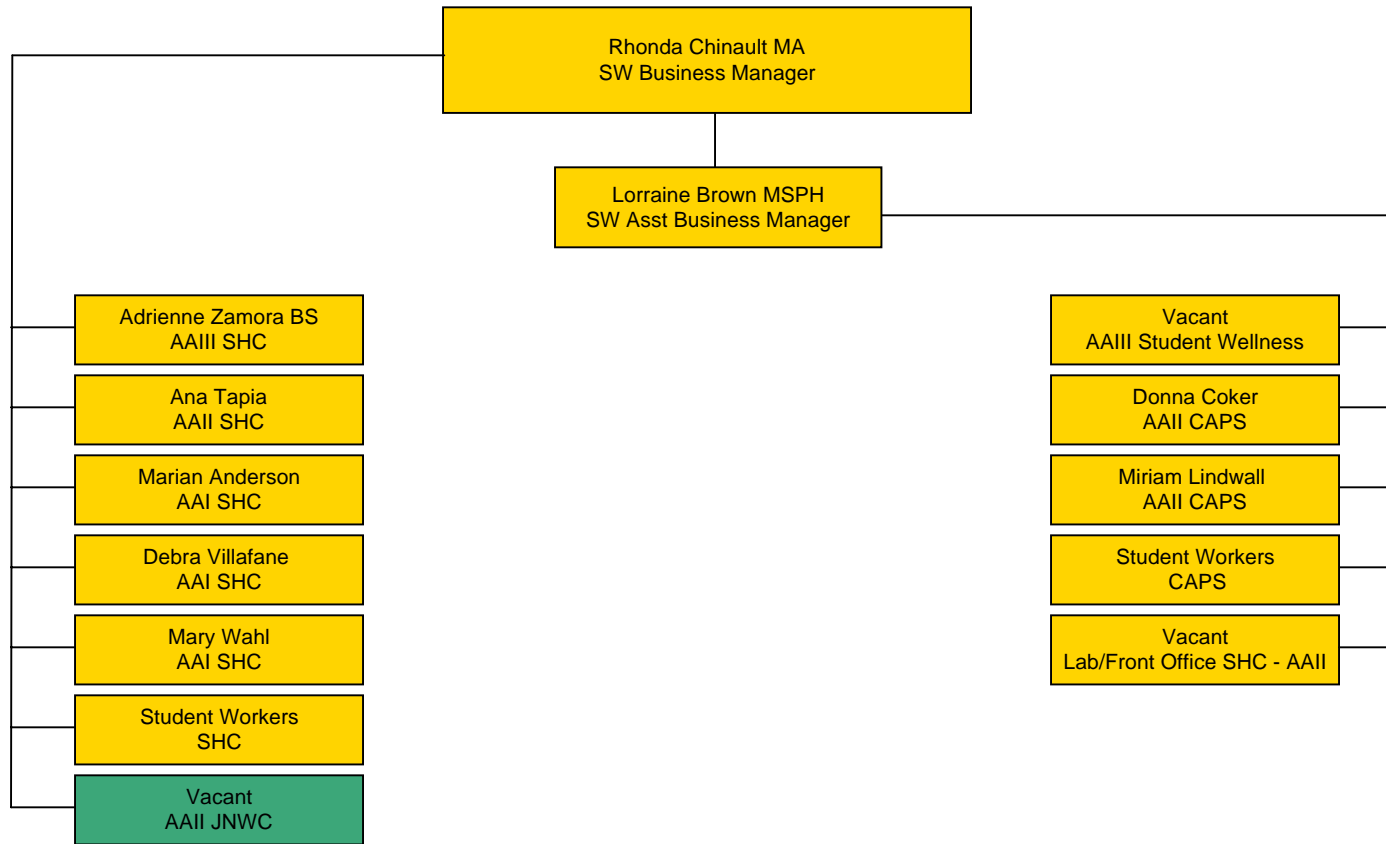

Student Wellness – Direct Reports

Student Health Center

Student Counseling & Psychological Services

Jean Nidetch Women's Center

Wellness Promotion

Student Wellness Business Manager

Student Life Technology Cluster