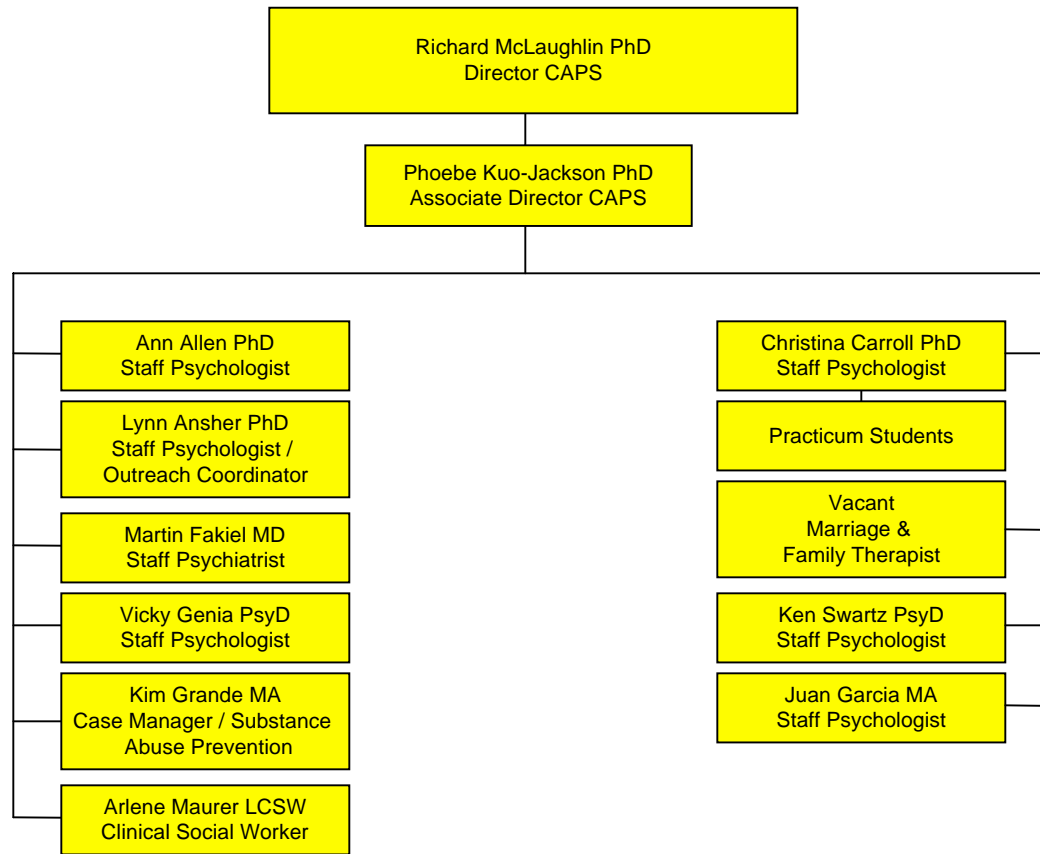

Student Wellness – Direct Reports

Student Health Center

Student Counseling & Psychological Services

Jean Nidetch Women's Center

Wellness Promotion

Student Wellness Business Manager

Student Life Technology Cluster