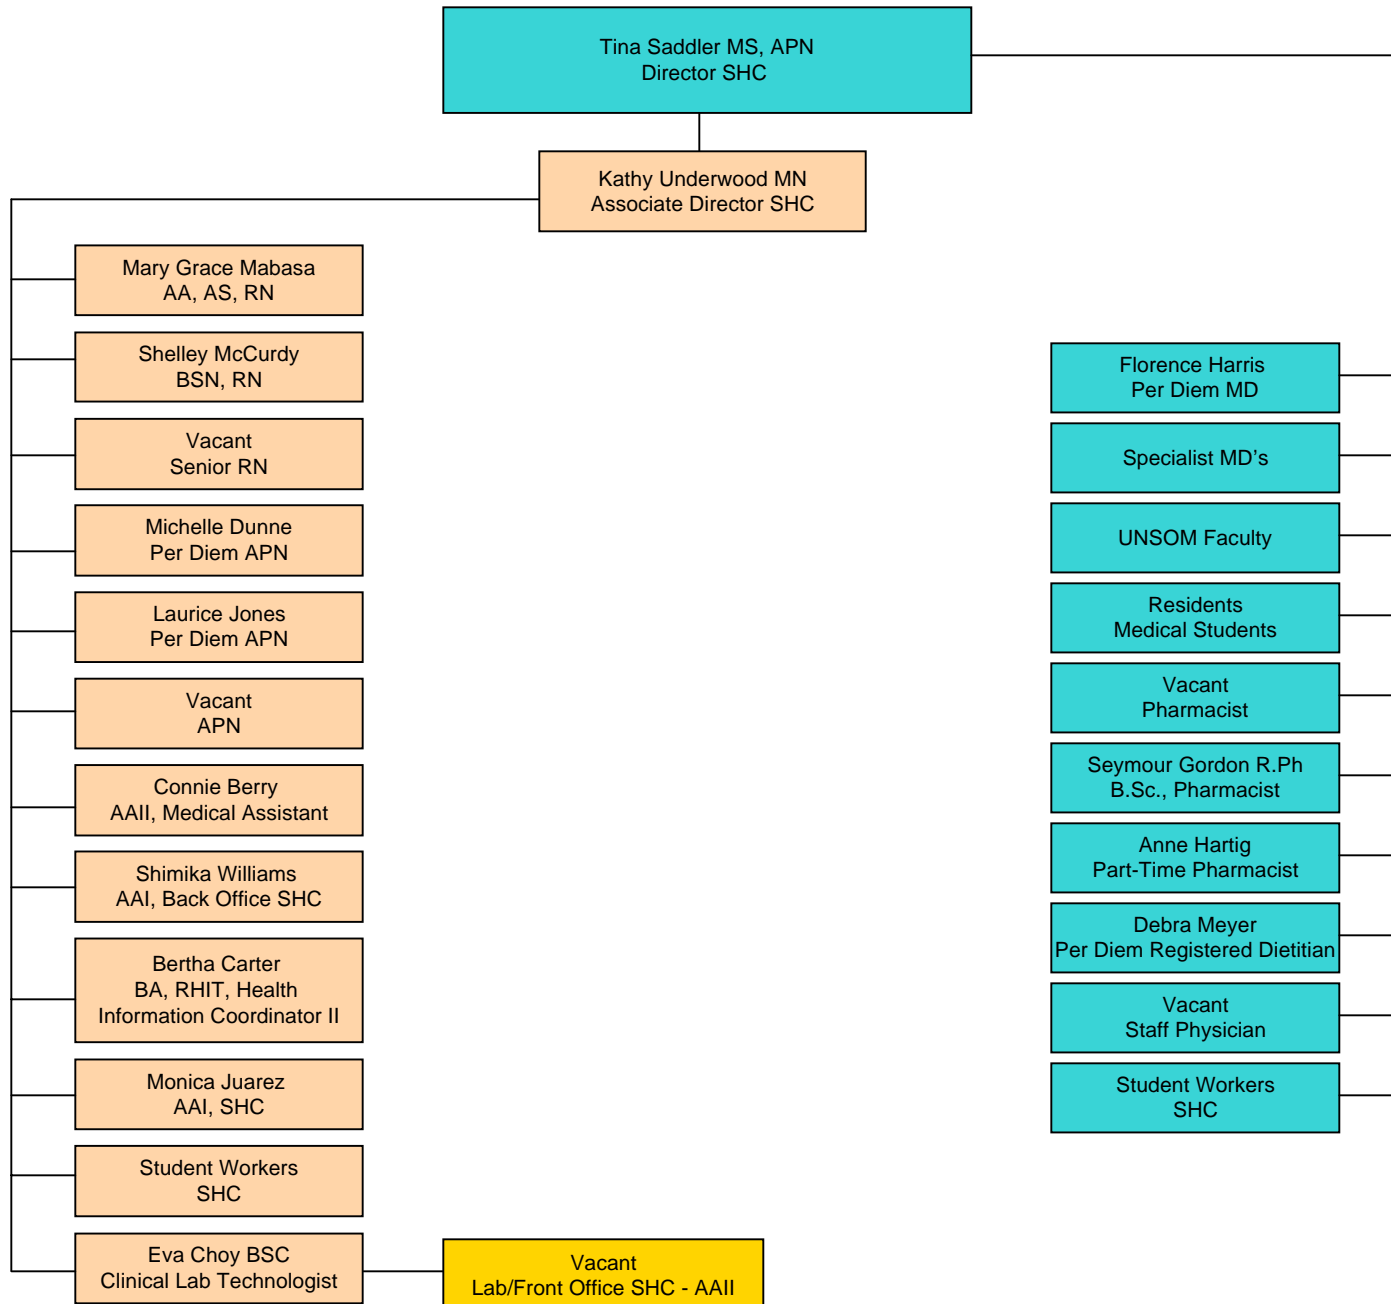

Student Wellness – Direct Reports

Student Health Center

Student Counseling & Psychological Services

Jean Nidetch Women's Center

Wellness Promotion

Student Wellness Business Manager

Student Life Technology Cluster